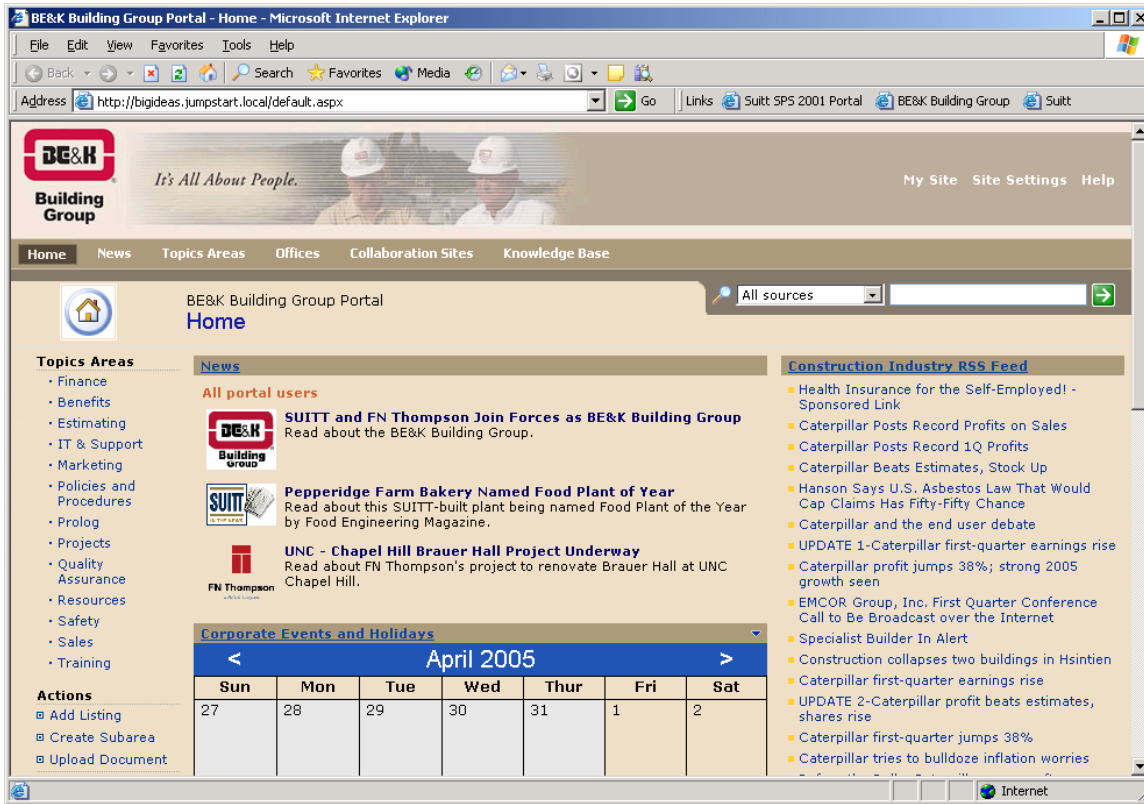

Links

-
-
-

Members

Kevin Pine

Done Internet

This was created for McCann-Erikson, the advertising agency for Exxon-Mobile, Microsoft and others. They preferred the "tabbed" navigation style.

A Commercial Building company wanted its portal to have similar graphics and colors as its public internet site: