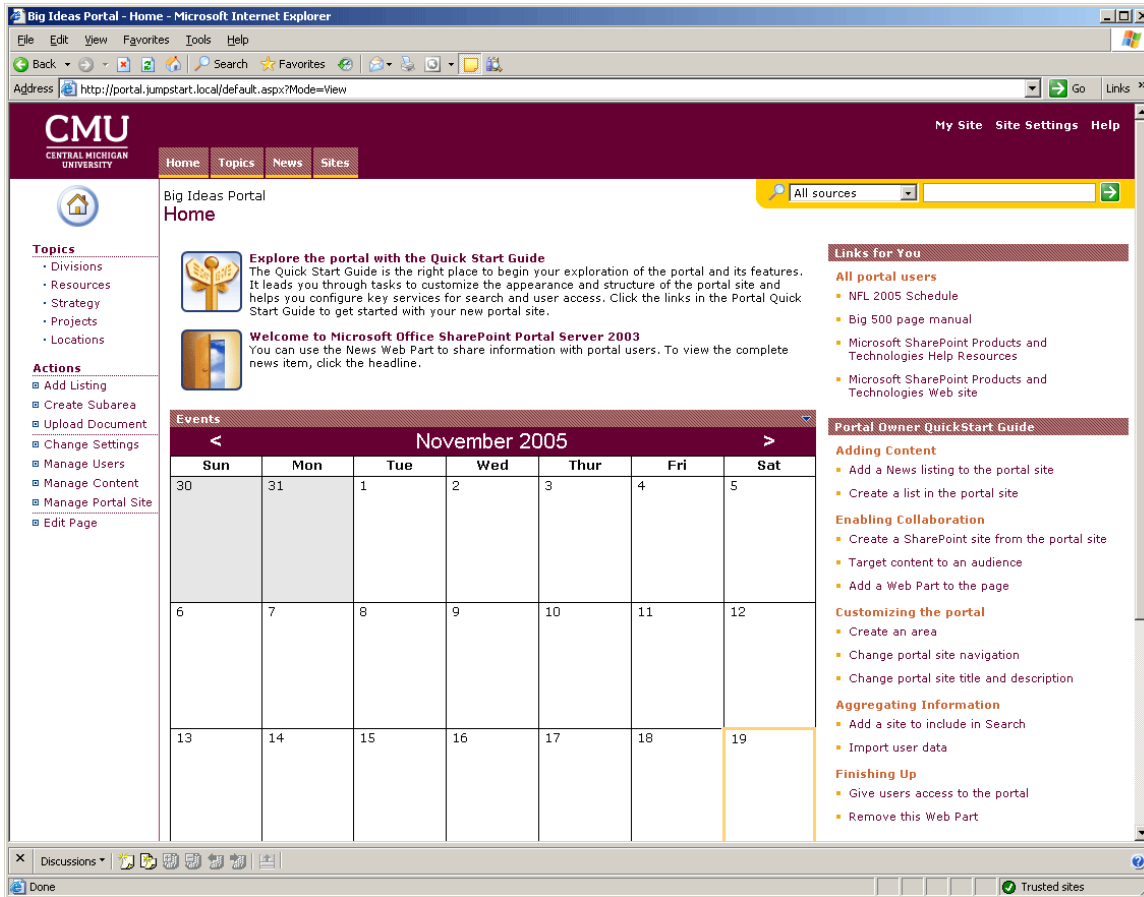

Example SharePoint Branding Projects Completed by SharePoint Solutions (www.sharepointsolutions.com)

We assisted Central Michigan University with the design and deployment of SharePoint Portal Server as a Student Portal. Approximately 20,000 students use the portal on a daily basis. Each student has his/her own My Site. Below are some of the visual designs that we presented to CMU: